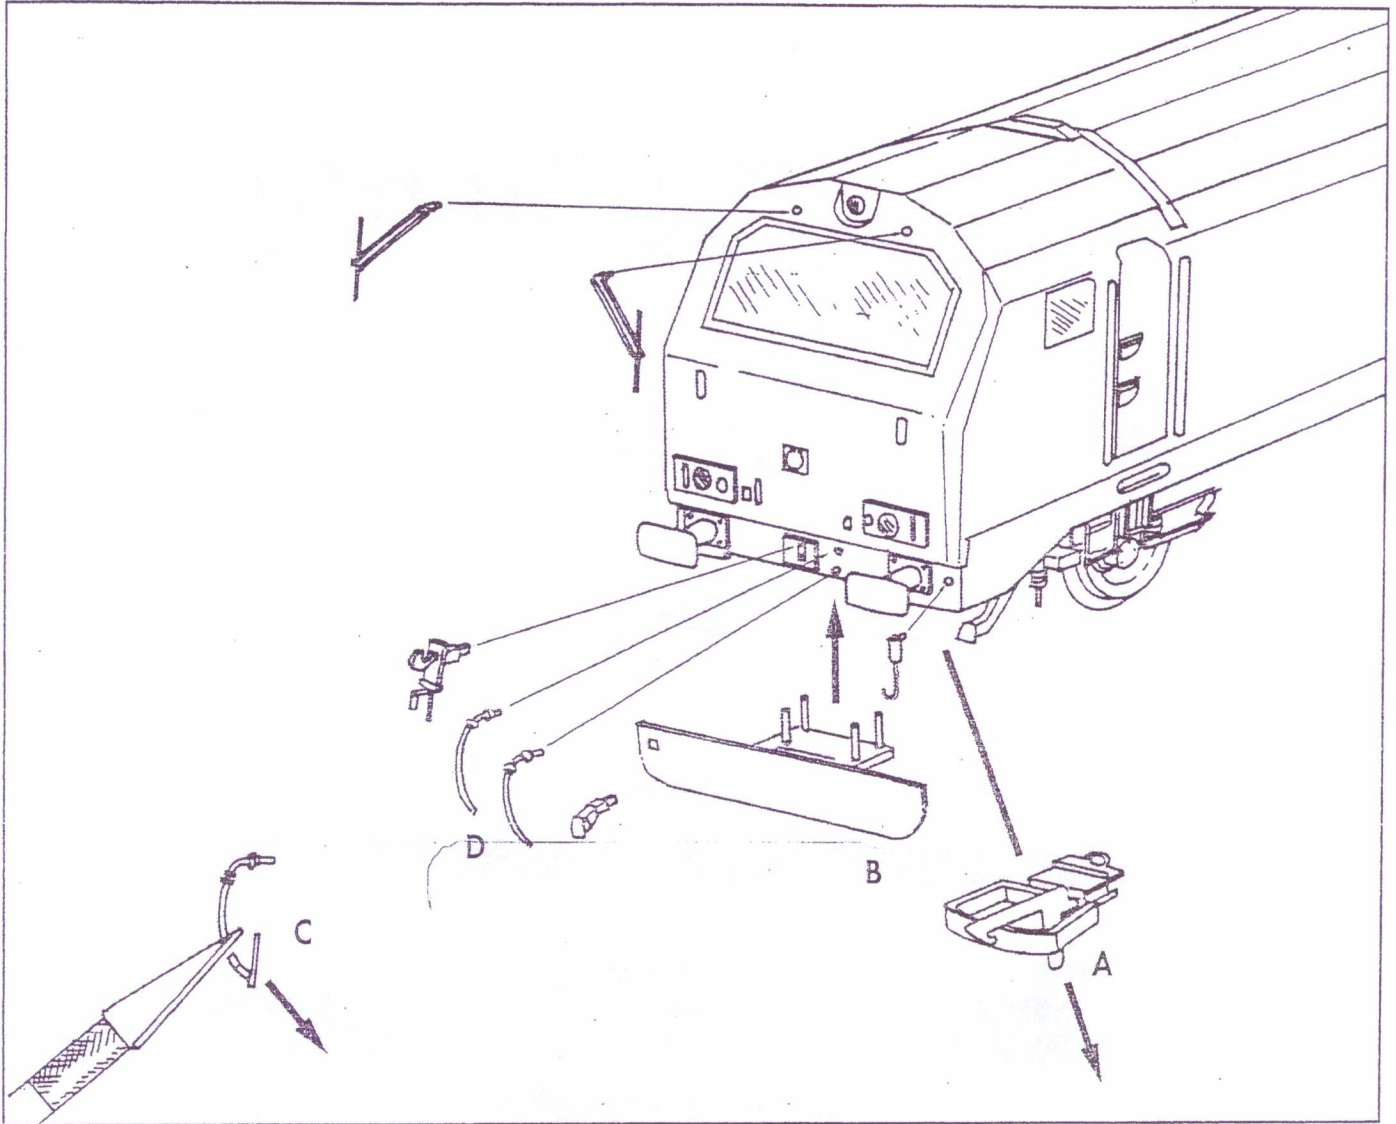

LIMA

SPARE PARTS

CLASS 67 - 00 SCALE

LIMA

Villa Amedeo - Via Monte Mascheda, 39 - 25135 Brescia - Italy

SPARE PARTS - CLASS 67 - 00 SCALE

Pos.	Code	Description	Q.ty	Pos.	Code	Description	Q.ty
1	L04204920	Semiassembled body class 67003	1	9	LFV5261002	Frame	1
	L04205261	Semiassembled body class 67001	1	10	L719443000	Weight	1
2	LGL5261	Printed circuit with components	1	11	L705271003	Underframe	1
3	LGM5261	Motor with flywheels	1	12	LCM5261	Complete bogie with gears box	2
4	L708134019	Worm cover	6	13	L711504000	Traction tyres	24
5	L715572002	Set of double-threaded worm	6	14	L713004000	British coupling	12
6	L701008002	Cardan shaft	12	15	L705261011	Plastic coupling	12
7	L708220014	Motor support	2	16	L717652009	Screws	12
8	L704803005	Buffers	12	17	LSP5251	Set of details	1