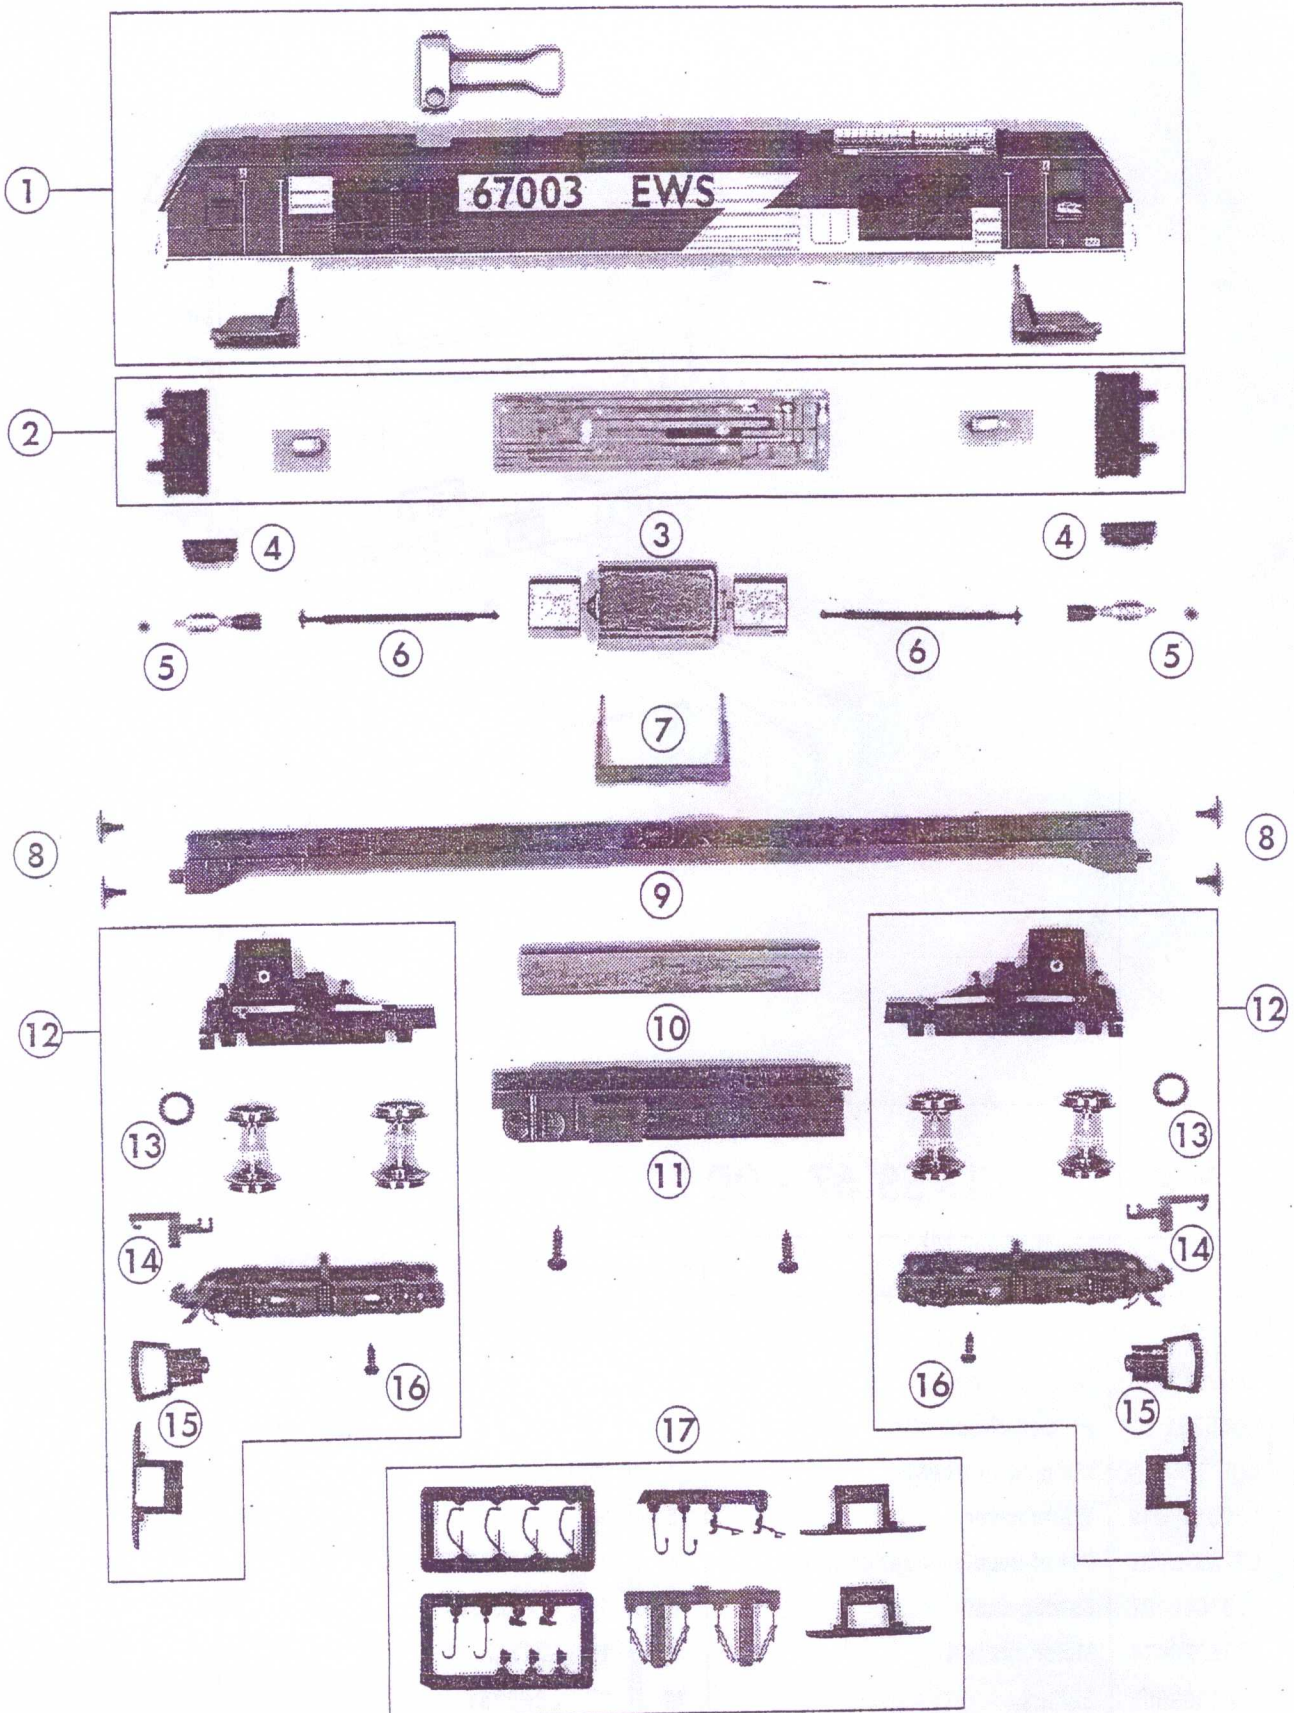

LIMA

SPARE PARTS

CLASS 67 - 00 SCALE

LIMA

Villa Amedeo - Via Monte Mascheda, 39 - 25135 Brescia - Italy

SPARE PARTS - CLASS 67 - 00 SCALE

Pos.	Code	Description	Q.ty	Pos.	Code	Description	Q.ty
1	L04204920	Semiassembled body class 67003	1	9	LFV5261002	Frame	1
	L04205261	Semiassembled body class 67001	1	10	L719443000	Weight	1
2	LGL5261	Printed circuit with components	1	11	L705271003	Underframe	1
3	LGM5261	Motor with flywheels	1	12	LCM5261	Complete bogie with gears box	2
4	L708134019	Worm cover	6	13	L711504000	Traction tyres	24
5	L715572002	Set of double-threaded worm	6	14	L713004000	British coupling	12
6	L701008002	Cardan shaft	12	15	L705261011	Plastic coupling	12
7	L708220014	Motor support	2	16	L717652009	Screws	12
8	L704803005	Buffers	12	17	LSP5251	Set of details	1